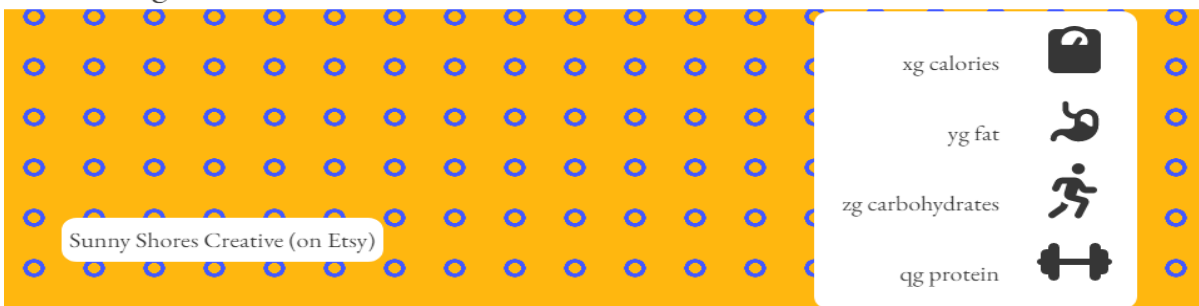

Sample

Foreground color: Blue, bc: Yellow, f: Garamond, fc: Black b: 'Circle'