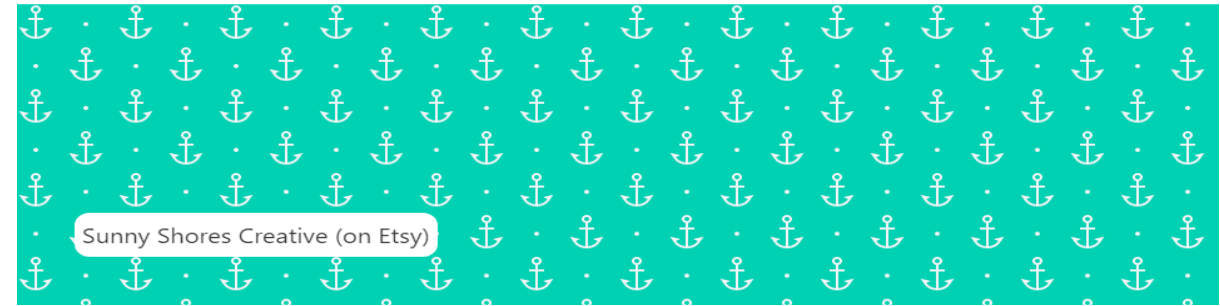

Sample

fc: Black, b: 'Anchor' and icons