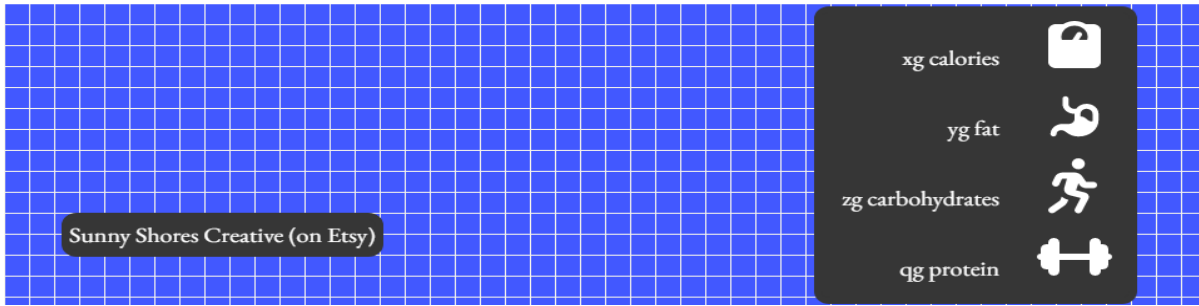

Sample

Foreground color: Light beige, bc: Blue, f: Garamond, fc: White b: 'Grid'