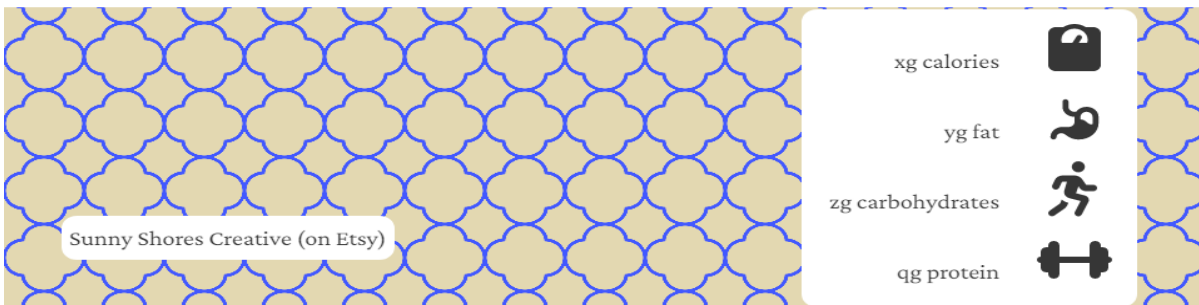

Sample

Foreground color: Blue, bc: Beige, f: Crimson, fc: Black b: 'Tile'