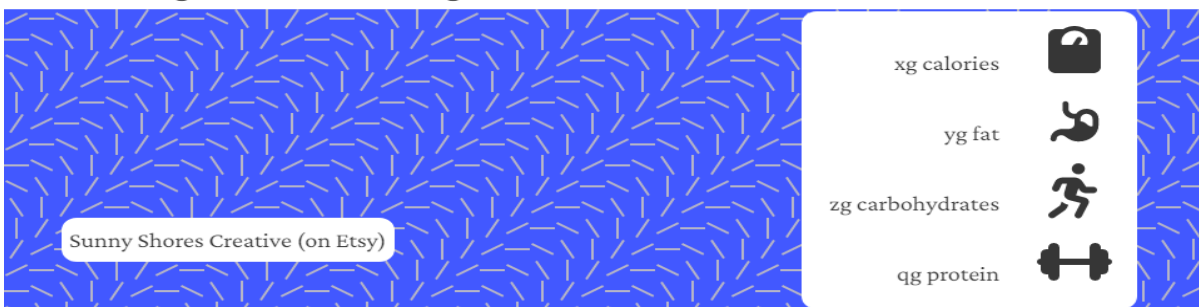

Sample

Foreground color: Beige, bc: Blue, f: Crimson, fc: Black b: 'Static'