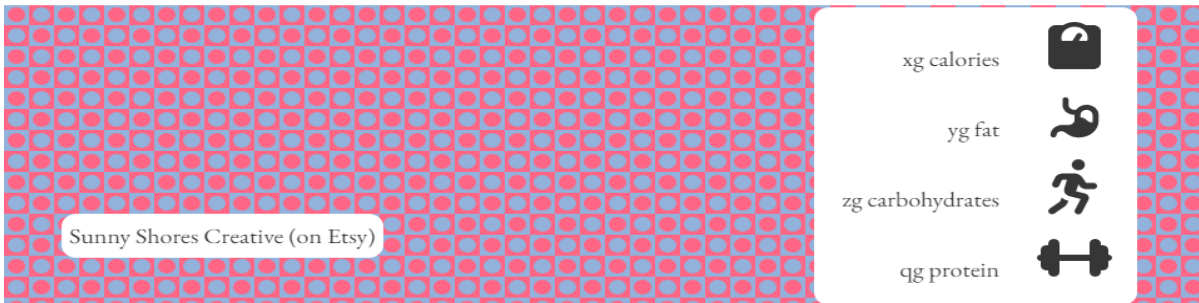

Sample

Foreground color: Softblue, bc: Pink, f: Garamond, fc: Black b: 'Squares 12'